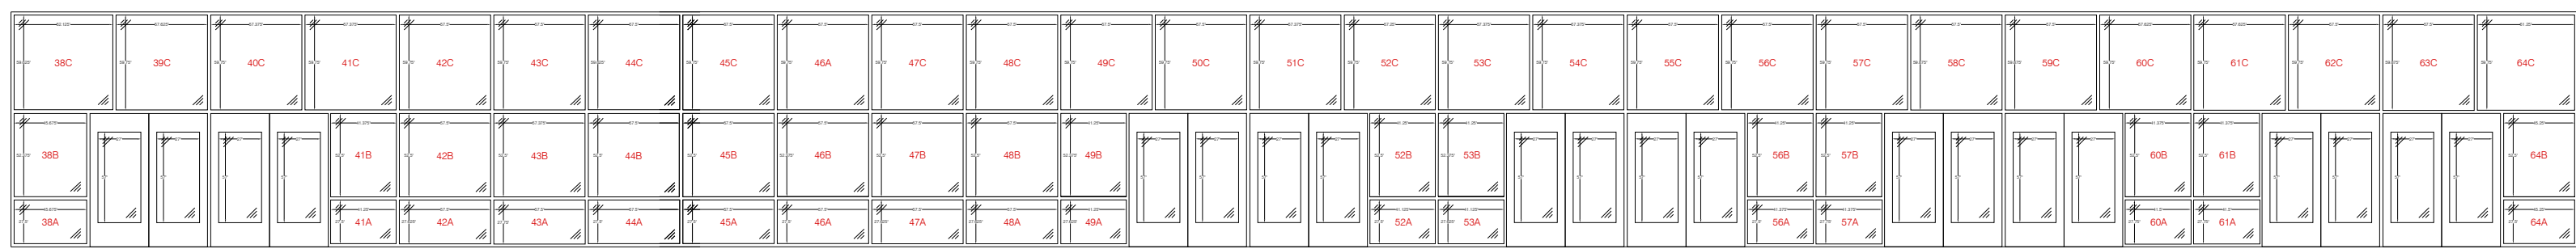

NW2 Window Sections 38-50

NW3 Window Sections 51-64

The framework or space between the window panes is 2.5" wide.

Window Grid / W38-64
North Hall - South Facing