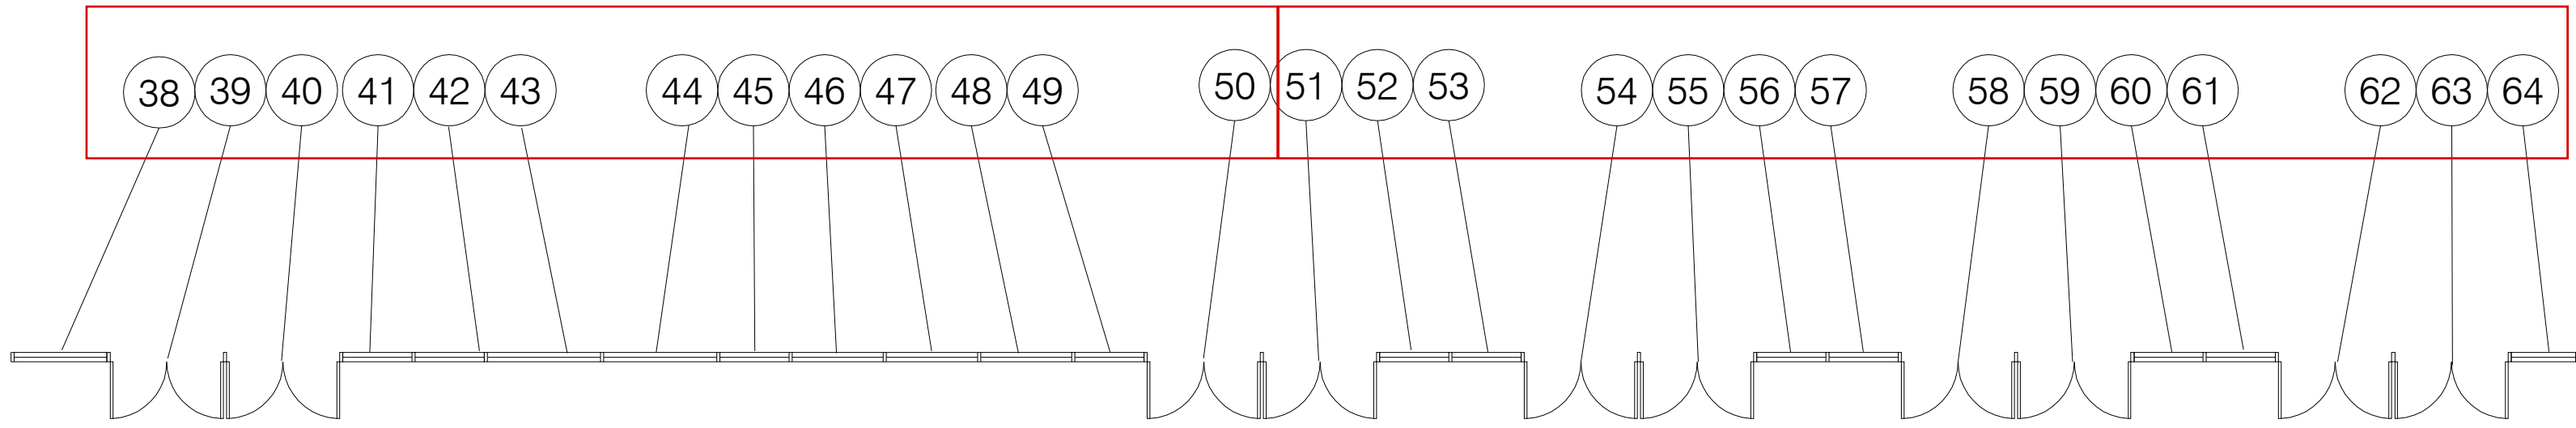

NW2 Window Sections 38-50

NW3 Window Sections 51-64

The framework or space between the window panes is 2.5" wide.

Window Grid / W38-64
North Hall - South Facing